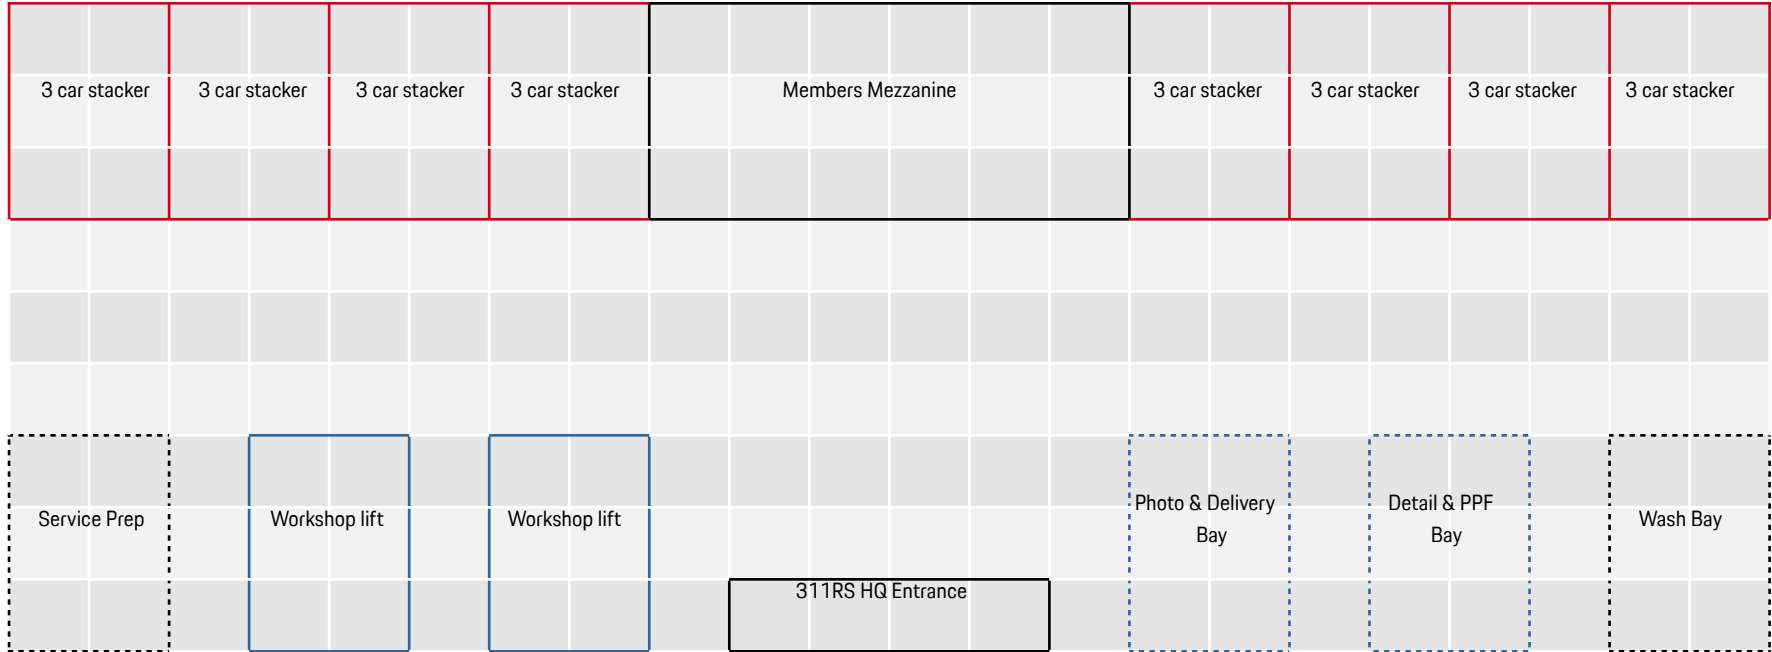

311RS HQ

Layout

Estimated completion - December 2023